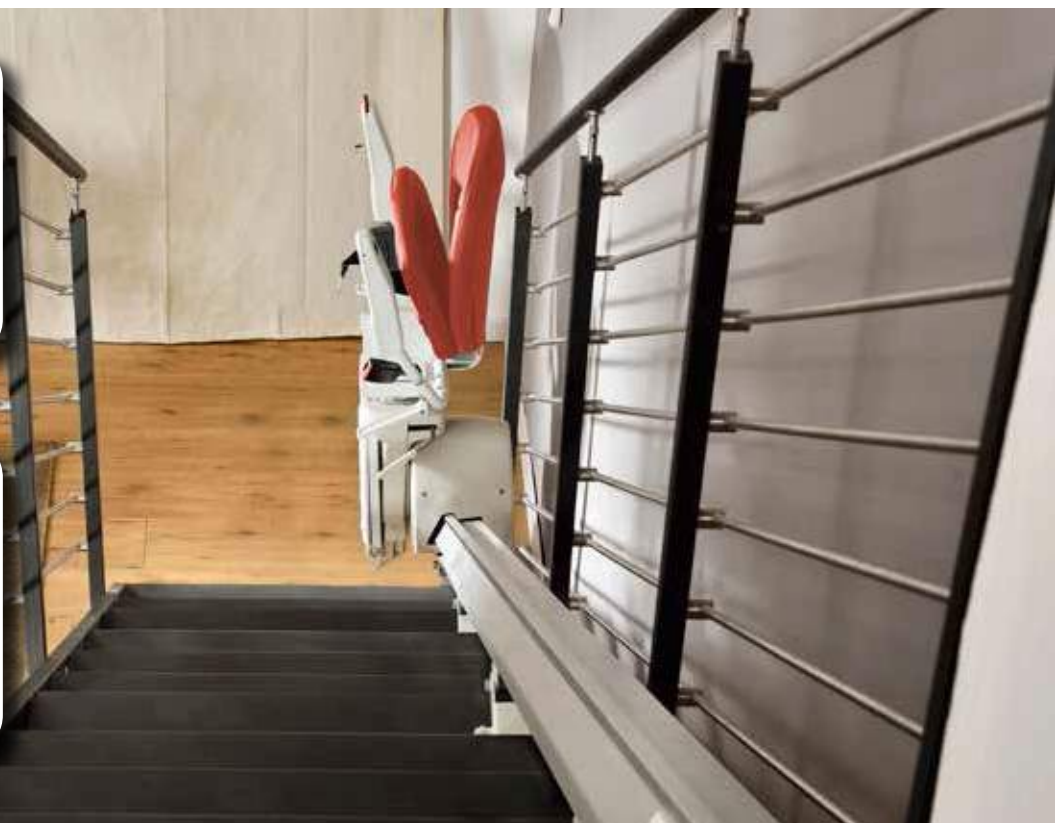

Straight & simple

The Platinum Horizon straight stairlift is designed for ease-of-use and fast, hassle-free installation.

A Horizon stairlift makes difficult stairs accessible again and grants you the freedom of your house once more.

The compact design and floor-mounted straight rail ensure the Horizon takes up as little space as possible and does not impact upon your home's decor.

With two different models to choose from, the Platinum Horizon is suitable for all, no matter your shape or size.

For straight staircases, there is no better option than the Platinum Horizon. Ask your local stairlift dealer for a demonstration today.